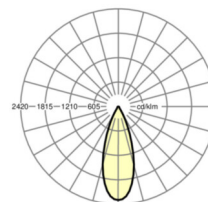

CHARACTERISTICS

Order number	19105504014
EAN number	4020863388707
Commodity code	94051190
Certification mark	IP 20, Protection class I, F, HACCP DIN10500/Food/IFS-application-related suitability/BRC, Indoor, CE
Impact resistance (IK rating)	IK03 (10°C bis 25°C)
Ambient temperatur	ta 10°C to 25°C
Warranty period	5 years

ELECTRICAL ENGINEERING

Controller	Electronic driver (2 pcs.)
System output	69W
Mains voltage	230V/50Hz
Circuit breakers (inrush current)	11 pieces/B10, 17 pieces/B16, 18 pieces/C10, 29 pieces/C16
Energy efficiency class/light source	D

LIGHTING TECHNOLOGY

Placement	LED, Colour rendering/Light colour CRI ≥ 80 / 4000K
Colour tolerance (MacAdam)	3SDCM
Nominal luminous flux	7968lm
LED service life	50000h L80/B10 (Tq 25°C)
Luminaire luminous efficiency	115lm/W
UGR lat./long.	25.5 / 25.5

MECHANICS

Housing colour	black RAL 9005
Dimensions (LxWxH/DxH)	765mm x 55mm x 201mm
Weight (net)	2.5kg
Swivel and turn area (x/y/z)	+ 90° / 0° / 335°
Type of installation	Mounting rail system installation, Light structure

Dimensions

L	765 mm	Length
B	55 mm	Width
H	201 mm	Height

DEEP-LINK

<https://www.regiolux.de/en/article/19105504014>

Reference	LED 8000lm 840
ηLB	100 %
Φ ↓/↑	100 % / 0 %
UGR lat./long.	25.5 / 25.5